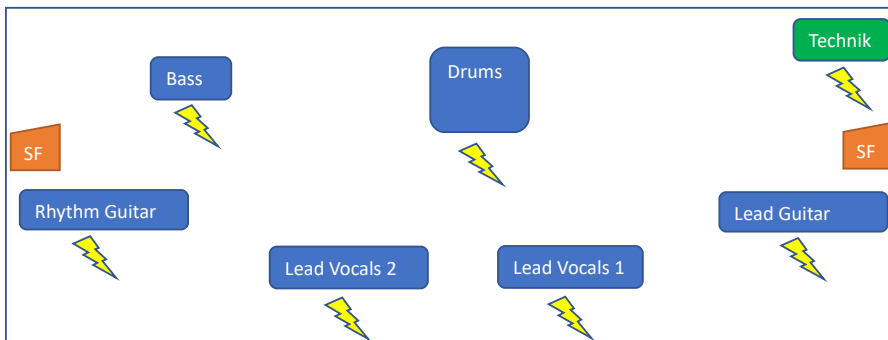

Blooming Disaster

Technical Rider

Stand: September 2023

Kontakt: Arndt 0171 2003711

Blooming Disaster spielt Coverversionen von Rock-/Hardrock-Klassikern der 1980er-2000er Jahre

Besetzung:

Lead Vocals 1	Lead Vocals 2	Lead Vocals 3
Lead Vocals 2		Katharina
Lead Guitar	Backing Vocals	Arndt
Rhythm Guitar	Backing Vocals	Andreas
Bass	Backing Vocals	Eric
Drums		Mario

Alle Musiker arbeiten mit IEM, zusätzlich bitte zwei Sidefills seitlich auf der Bühne

Bühne 8m x 5m nach Möglichkeit mit Drum Riser 2m x 2m x 0,2 (0,4)m

Kanal	Instrument	Anschluss	Info	Position	Spannungsversorgung
1	Kick	Beta 52, AKG D112 o.ä.		Drums	230V
2	Snare	SM57, Sennh. E604 o.ä.		Drums	
3	Hi-Hat	SM57, Beta57 o.ä.		Drums	
4	Tom 1	Sennh. MD421, Shure SM57 o.ä.		Drums	
5	Tom 2	Sennh. MD421, Shure SM57 o.ä.		Drums	
6	Overhead L	Beyerd. M160, KSM137 o.ä.		Drums	
7	Overhead R	Beyerd. M160, KSM137 o.ä.		Drums	
8	Bass	Direct Out (XLR fem.)	Mark Vintage Pro	Bass	230V
9	Lead Guitar LH	Direct Out (XLR fem.)	Fractal Audio FM3	Lead Guitar	230V
10	Lead Guitar RH	Direct Out (XLR fem.)	Fractal Audio FM3	Lead Guitar	
11	Rhythm Guitar LH	Direct Out (XLR fem.)	Fractal Audio FM9	Rhythm Guitar	230V
12	Rhythm Guitar RH	Direct Out (XLR fem.)	Fractal Audio FM9	Rhythm Guitar	
13	Vocals Katja	Beta58a o.ä.	Funkstrecke	Center LH	230V
14	Vocals Katharina	Beta58a o.ä.	Funkstrecke	Center RH	230V
15	Vocals Arndt	Beta58a o.ä.	fest	Lead Guitar	
16	Vocals Andreas	Beta58a o.ä.	fest	Rhythm Guitar	
17	Vocals Eric	Beta58a o.ä.	fest	Bass	